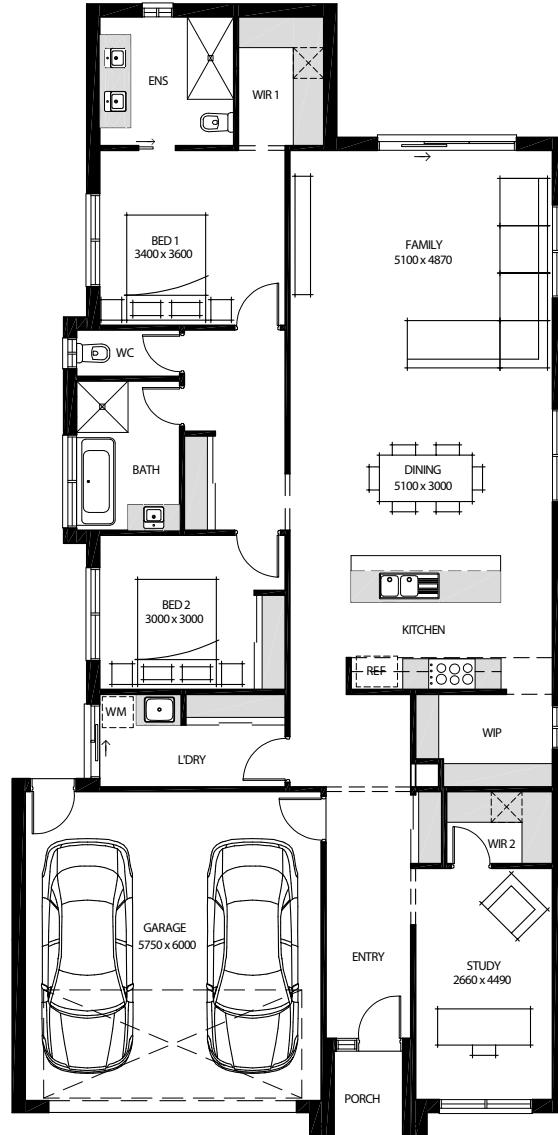

Albro 201

3 Bedrooms

1 Living

2 Bathrooms

2 Carparks

Living Area	Garage	Porch	TOTAL	Block Width	House Length
159.3M ²	38.91M ²	2.65M ²	201M ²	13.5M	21.99M