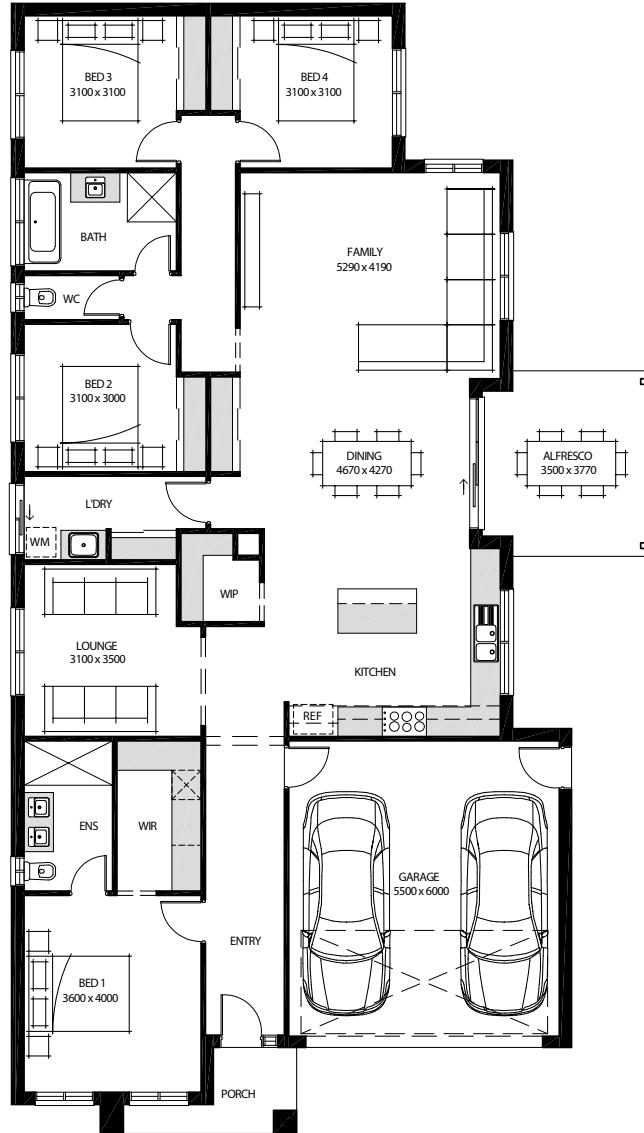

## Benson 237

 4 Bedrooms

 2 Living

 2 Bathrooms

 2 Carparks

 1 Alfresco

Living Area	Garage	Alfresco	Porch	TOTAL	Block Width	House Length
182.91M <sup>2</sup>	37.1M <sup>2</sup>	12.69M <sup>2</sup>	4.04M <sup>2</sup>	237M <sup>2</sup>	15.5M	22.97M