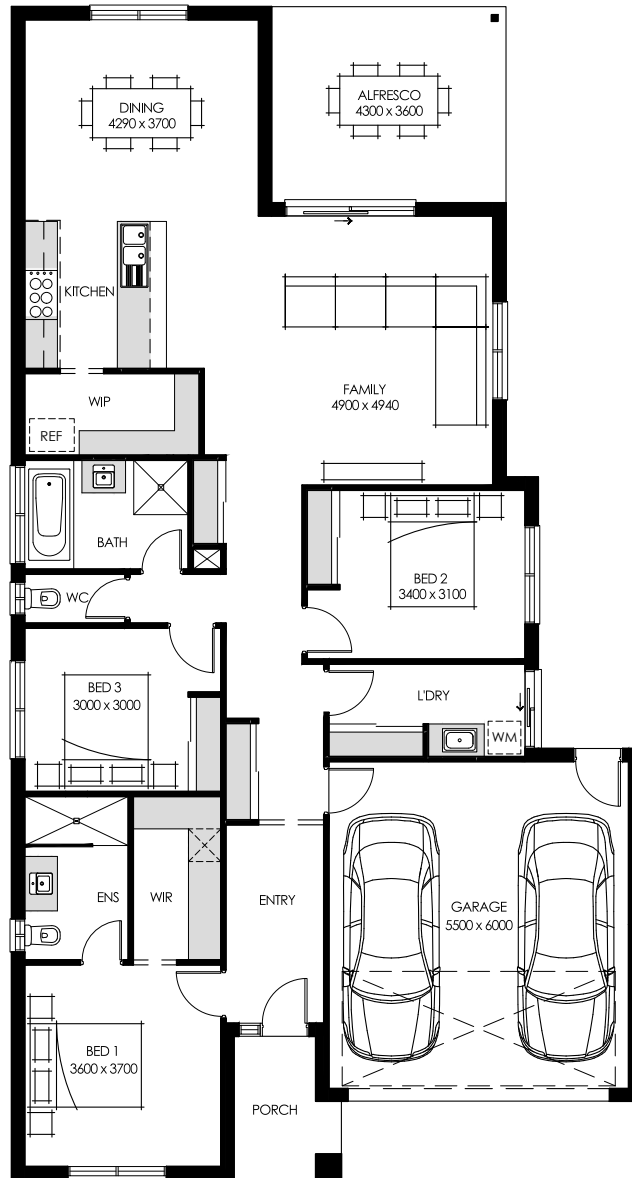

Osburn 210

3 Bedrooms

1 Living

2 Bathrooms

2 Carparks

1 Alfresco

Living Area	Garage	Alfresco	Porch	TOTAL	Block Width	House Length
152.48M ²	37.31M ²	15.48M ²	4.62M ²	209.89M ²	13.40M	21.52M

Osburn 214

3 Bedrooms

1 Living

2 Bathrooms

2 Carparks

1 Alfresco

Living Area	Garage	Alfresco	Porch	TOTAL	Block Width	House Length
157.18M ²	37.31M ²	18.00M ²	5.41M ²	214M ²	13.15M	21.92M