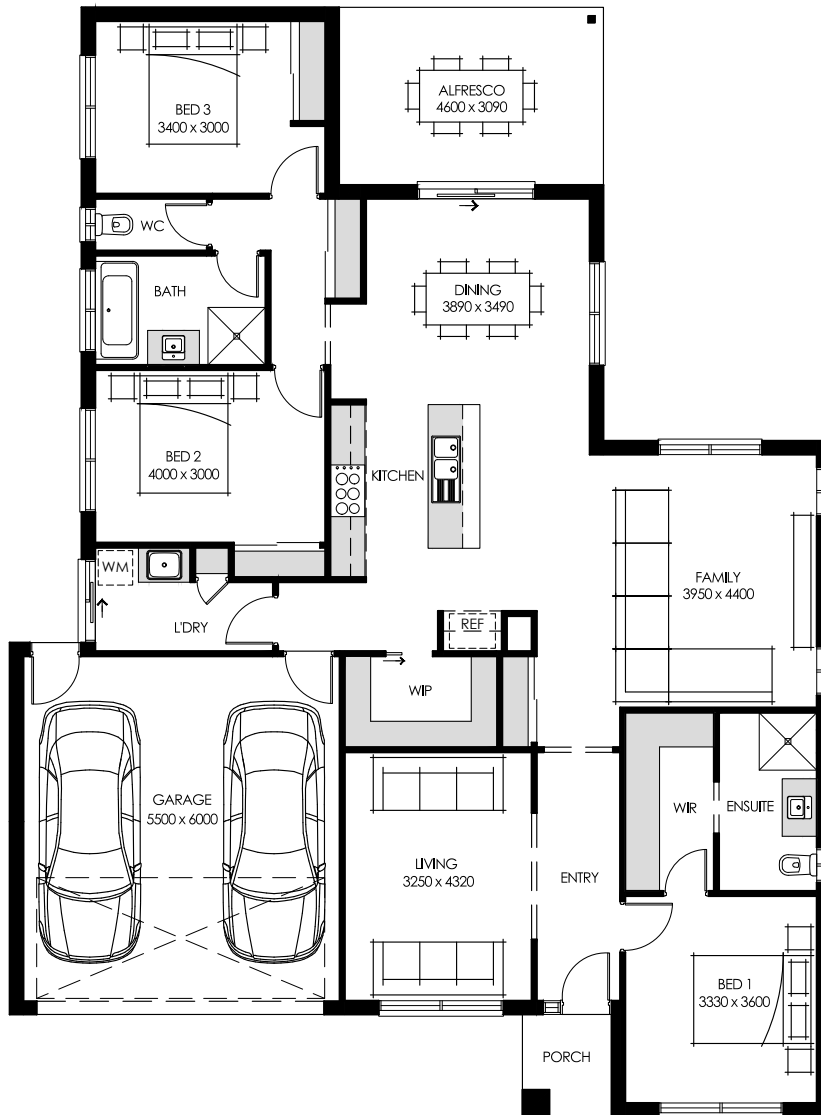

Savannah 251

4 Bedrooms

2 Living

2 Bathrooms

2 Carparks

1 Alfresco

Living Area	Garage	Alfresco	Porch	TOTAL	Block Width	House Length
191.38M ²	38.72M ²	17M ²	3.74M ²	251M ²	17.5M	20.52M

Savannah 217

3 Bedrooms

2 Living

2 Bathrooms

2 Carparks

1 Alfresco

Living Area	Garage	Alfresco	Porch	TOTAL	Block Width	House Length
162.12M ²	37.03M ²	14.21M ²	2.76M ²	216.12M ²	16.00M	19.30M